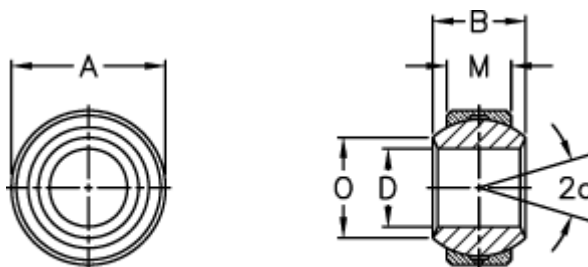

Article number: 03405224

Description: Fluro Rod end GXS 22.42

Measures

Str. 2-5 uden smørerille

A	= 42	Size	= 22.42
a (degrees)	= 15	Static load C0 (kN)	= 229
B	= 28	Weight	= 168
D	= 22		
Dynamic load C (kN)	= 38		
M	= 20		
O	= 25.8		
Permissible rpm	= 500		